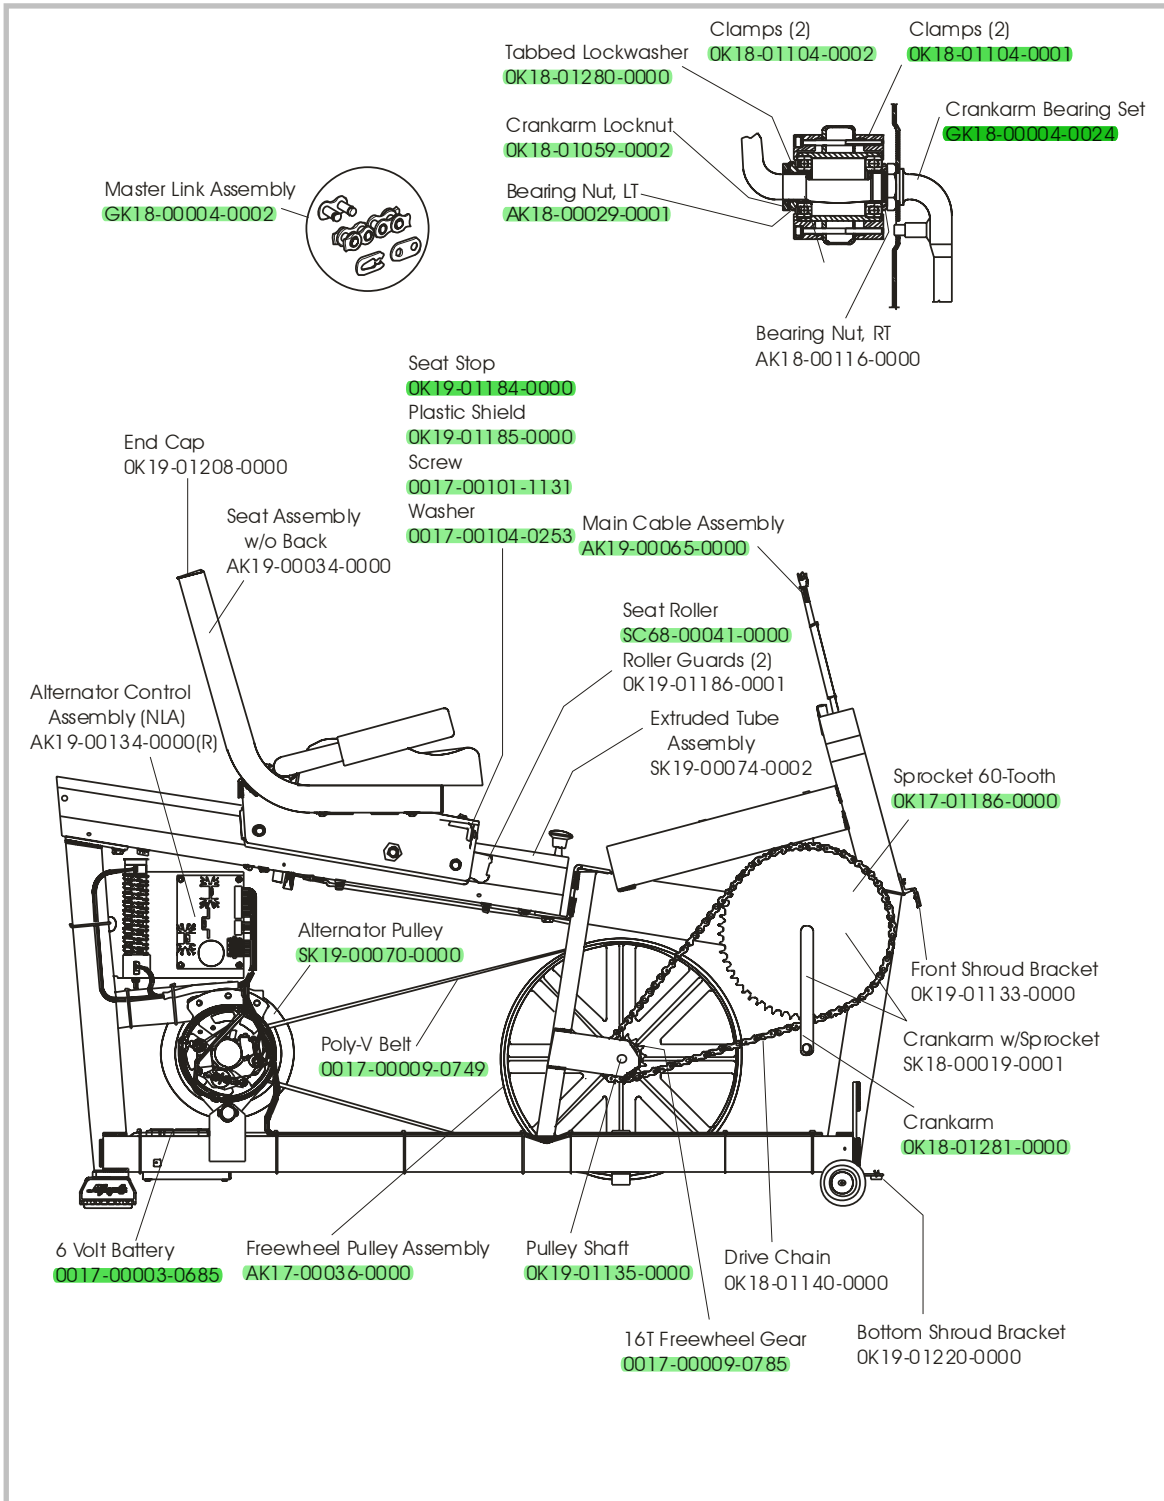

LC-9500R (RE)
Exercise Bike

GK19-00007-XXXX
SN: 463901 - 483950, randomly to 482999

LC-9500R (RE)
Exercise Bike

GK19-00007-XXXX
SN: 463901 - 483950, randomly to 482999

LC-9500R (RE)
Exercise Bike

GK19-00007-XXXX
SN: 463901 - 483950, randomly to 482999